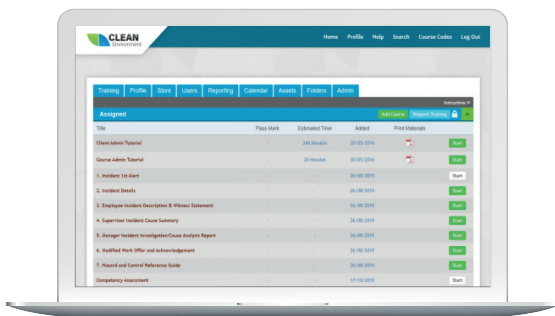

Subscription Includes the Learning Management System

As a part of this course subscription you have access to an enterprise-level learning management system (LMS) that includes:

- ✓ The ability to assign your employees their required training
- ✓ The opportunity to complete training online anywhere with internet
- ✓ A robust exam engine, SCORM 1.2 and 2004 compatibility
- ✓ An integrated eCommerce store, and course permission
- ✓ A design built for companies with strong safety training needs

Reporting and Automatic Notifications

Excel-compatible data management and reporting creates seamless communication between the BISTRainer software and the spreadsheet files currently used by your various departments.

View online report dashboards and receive automated notifications for topics such as:

- ✓ Training About to Expire and Learning Gap Analysis
- ✓ Number of Course Completions by each of your Team Members
- ✓ Location Specific Reports for your various Offices and Job Sites
- ✓ Risk Analysis Based on Hazard Assessments and Site Audits

Additional Tools

to Compliment this Course Subscription

Training Record Management

- Certificate Management
- Expiry Alerts
- Auto Archiving
- Training Hours Reports
- Mass Record Upload/
- Update Tools

Equipment Management

- Mileage
- Hours
- Qualified Personnel
- Maintenance
- Advanced Analytics
- And More

Digital Forms

- Drag-and-drop technology
- Add & upload images
- Add & upload videos
- Compatible with mobile devices
- Responsive and secure webpage

Classroom Calendar

- Classroom Management
- Instructor Management
- Course Management